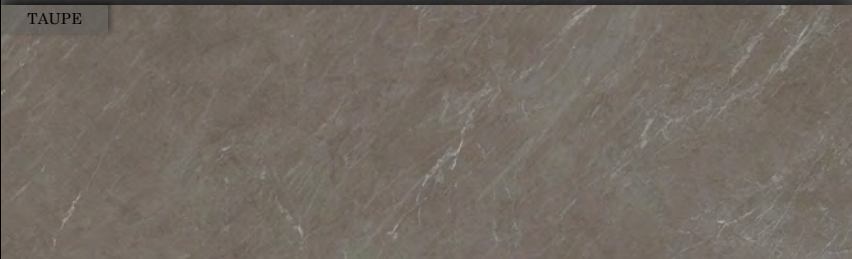

WHITE

ASH

GRAPHITE

TAUPE

*SILK*

1200 x 3000mm

Smoke Graphite Silk 1200x3000 Rect.

Smoke Ash Silk 1200x3000 Rect.