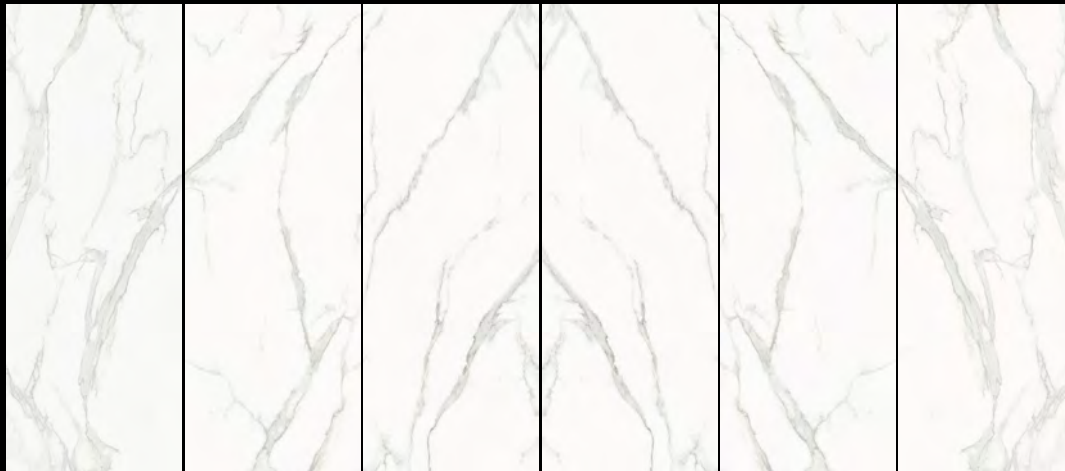

STATUARIO

INFINITY

The different patterns of the tiles allow you to create an infinity effect by placing the tiles in a specific order.

UNIQUE PATTERNS

PATTERN 1

PATTERN 2

PATTERN 3

PATTERN 4

PATTERN 5

PATTERN 6