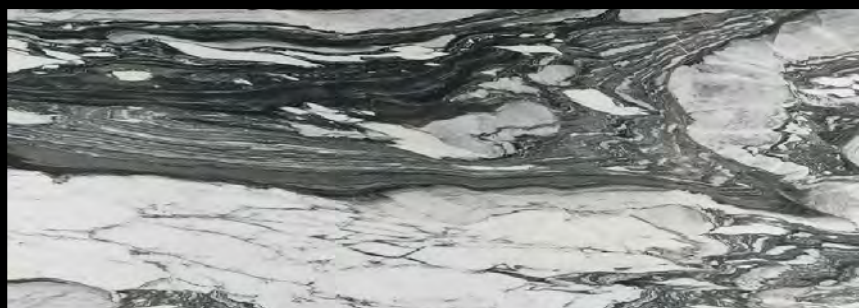

# ARABESCATTO

Arabescatto originated in Italy and has a beautiful white background and distinct gray veining. Characterized by its flowing dark gray and brown color that expresses turbulence and motion.