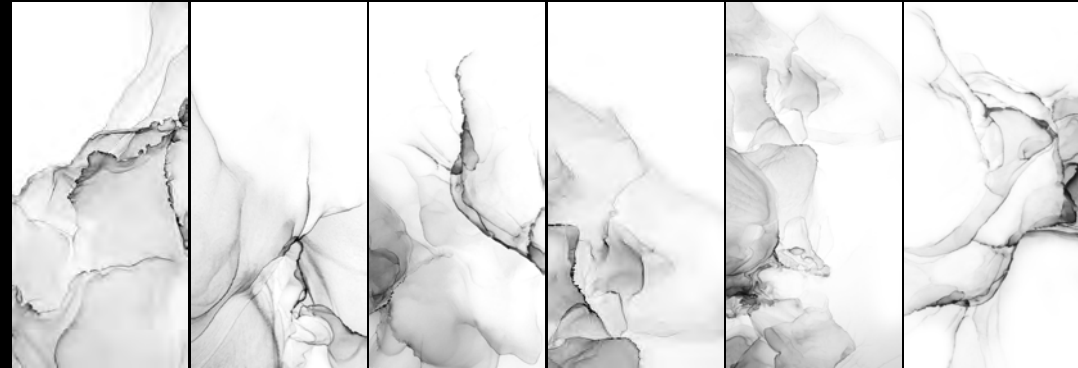

UNIQUE PATTERNS

PATTERN 1

PATTERN 2

PATTERN 3

PATTERN 4

PATTERN 5

PATTERN 6