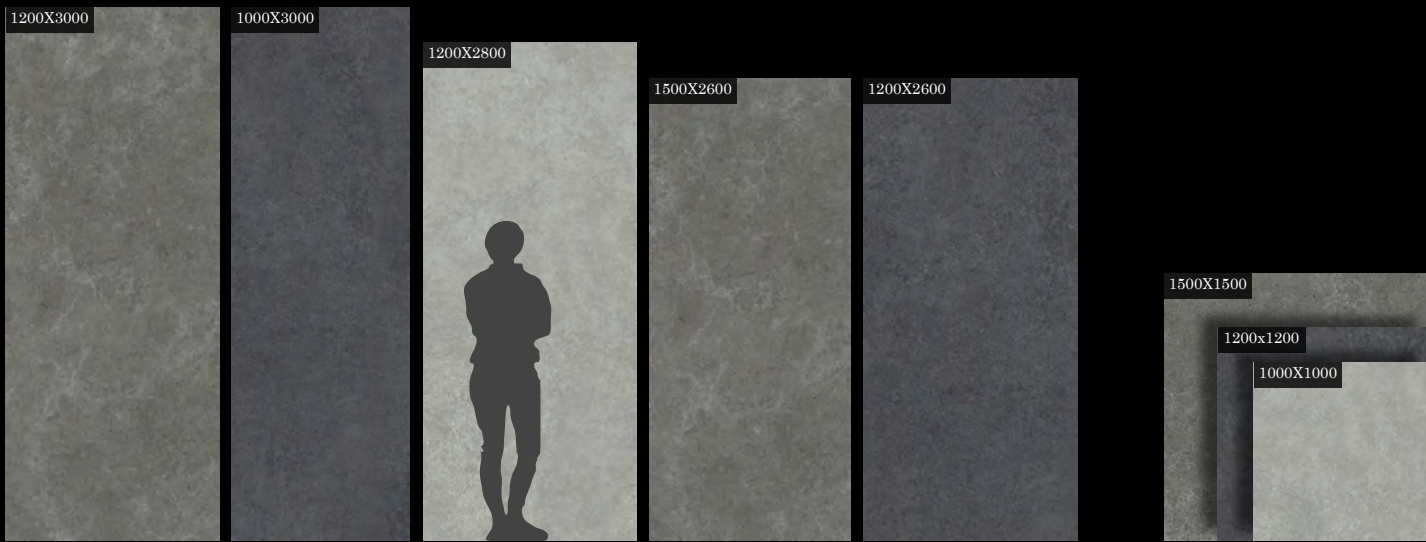

FORMAT & SIZES

EXCELLENT PRINT QUALITY

LIGHTWEIGHT

STAIN RESISTANT

WATER RESISTANT

FROST PROOF

UV-RESISTANT

RECYCLABLE

RESISTANT AGAINST CHEMICALS

IMPACT RESISTANT

EASY TO CLEAN